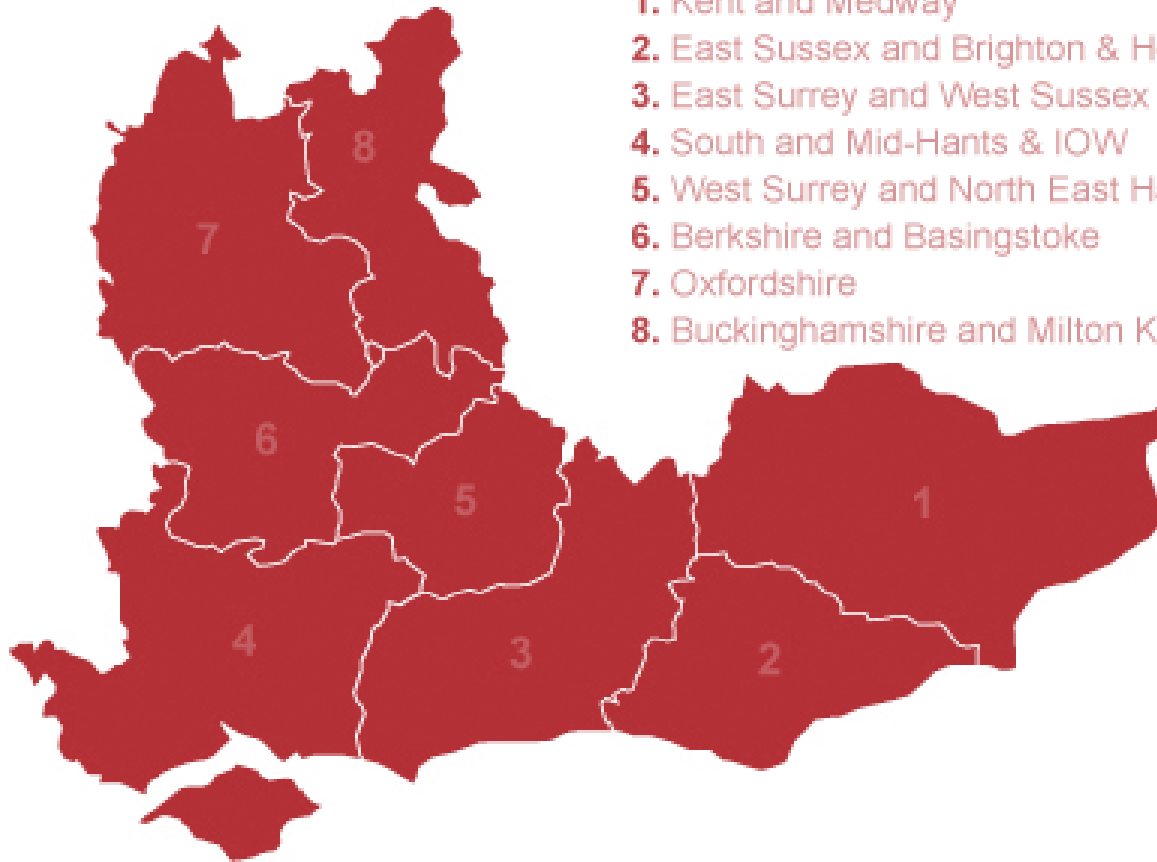

www.innovationgrowth.co.uk

Join your local Community of Innovation

Business Innovation & Growth Teams

1. Kent and Medway
2. East Sussex and Brighton & Hove
3. East Surrey and West Sussex
4. South and Mid-Hants & IOW
5. West Surrey and North East Hants
6. Berkshire and Basingstoke
7. Oxfordshire
8. Buckinghamshire and Milton Keynes